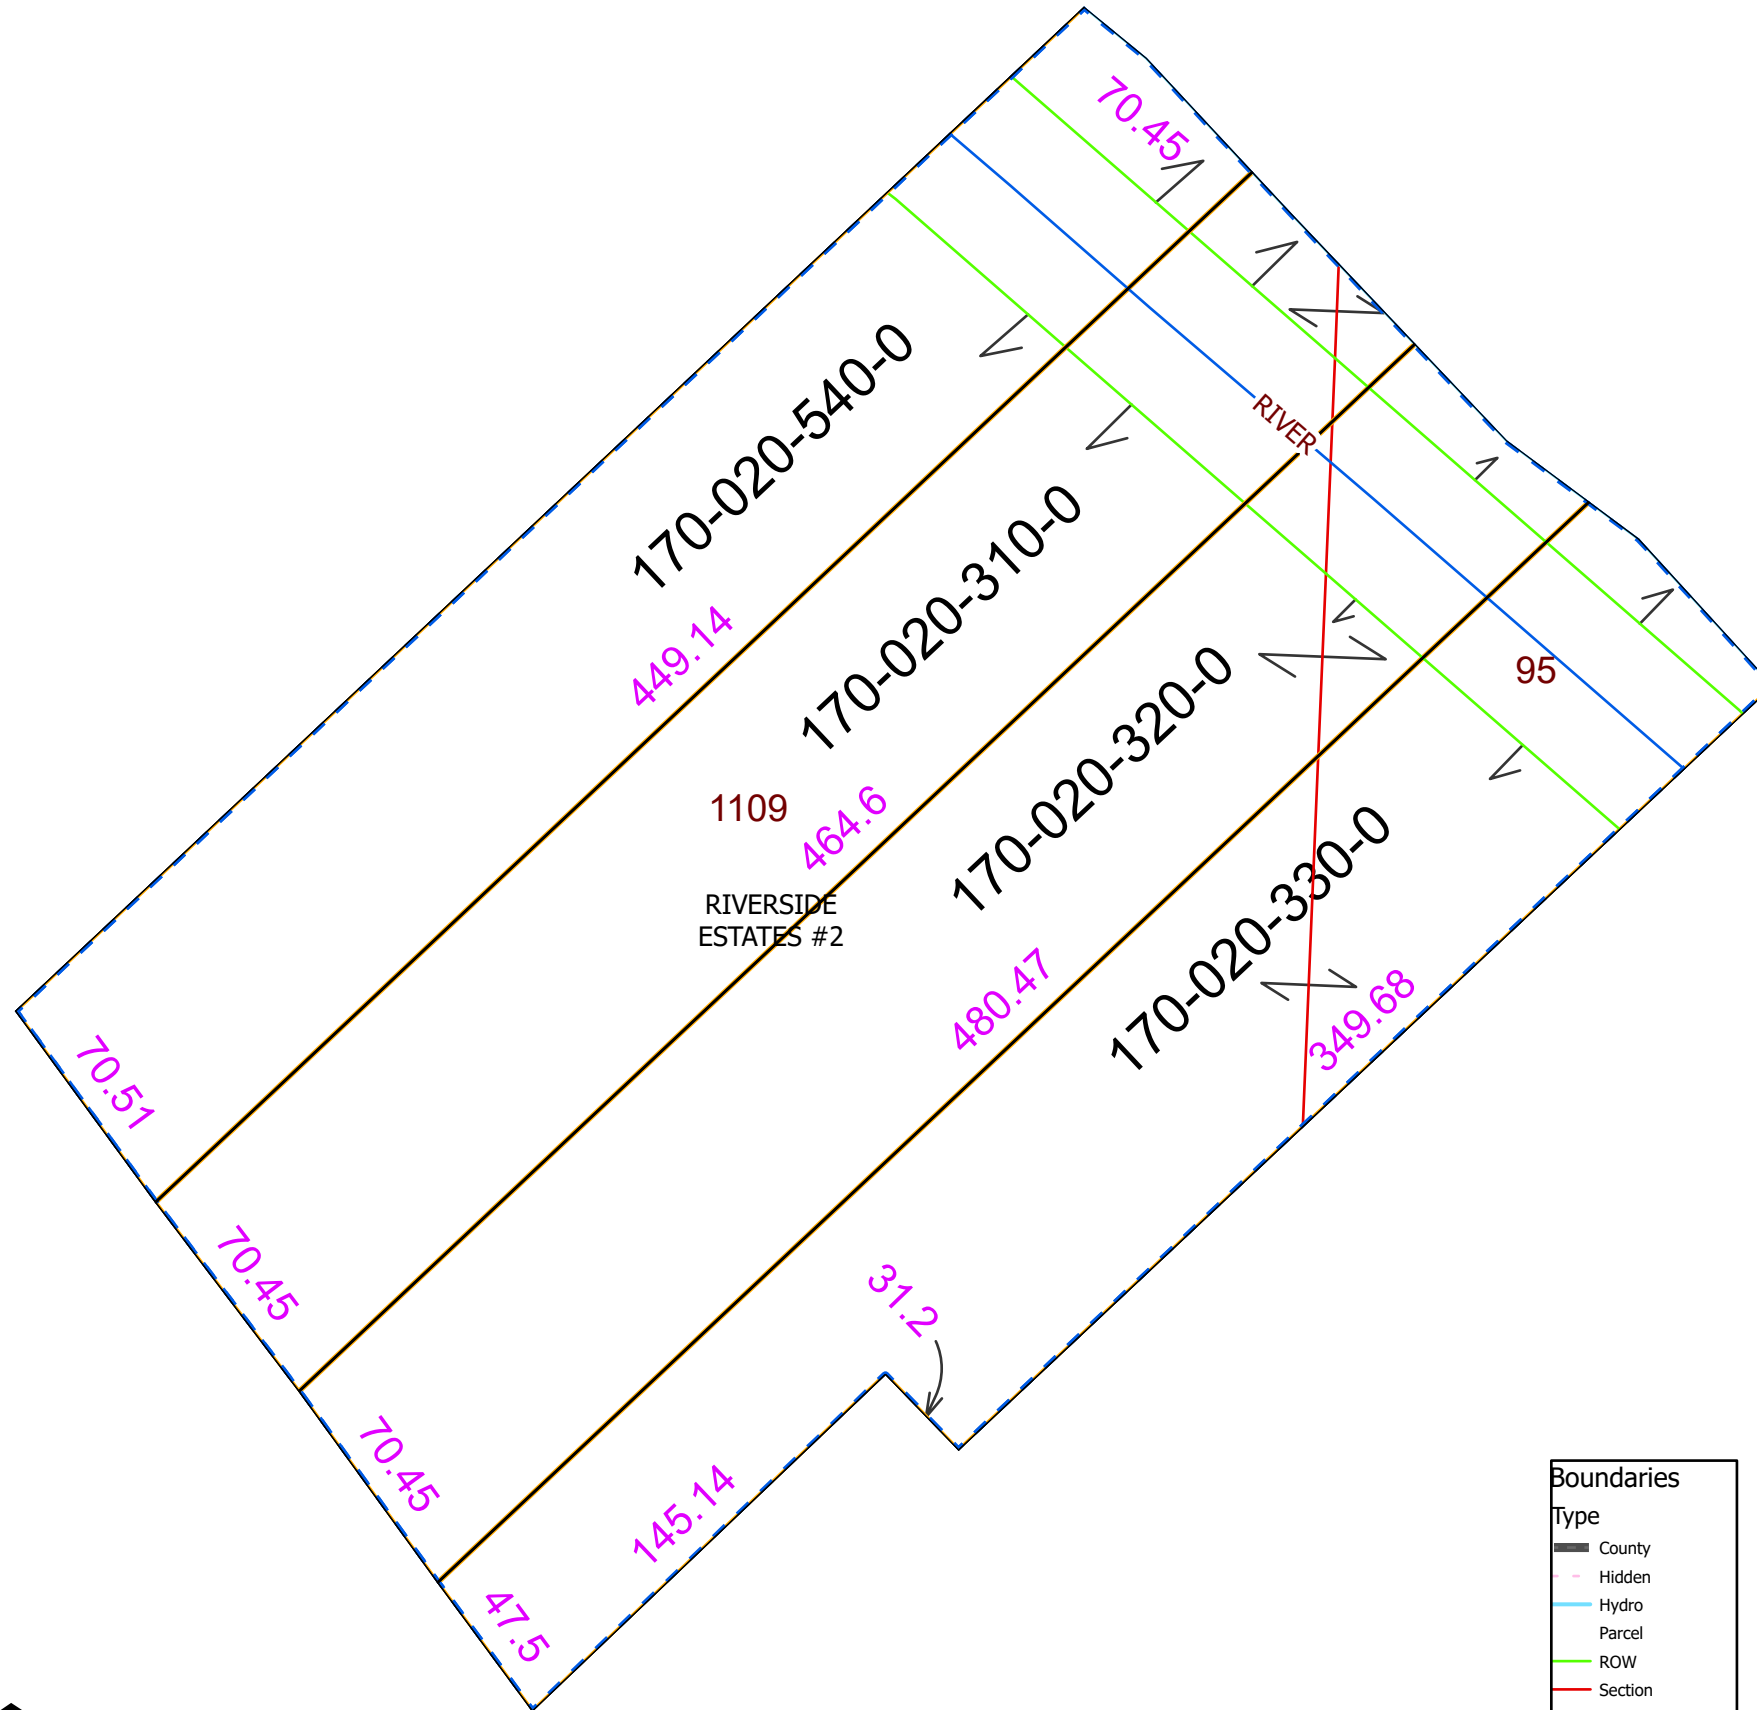

MORGAN COUNTY, OHIO

RIVERSIDE ESTATES #2
WINDSOR TWP, R-11, T-8, LOT 1109 & 95

PIN	Owner	LegalDescr	VOL	PAGE	Acres
170-020-330-0	DILLE KATHRYN	RIVERSIDE ESTATES	OR235	3255	0
170-020-320-0	DILLE KATHRYN	RIVERSIDE ESTATES	OR235	3255	0
170-020-310-0	DILLE KATHRYN	RIVERSIDE ESTATES	OR235	3255	0
170-020-540-0	SHAW STEVEN W	RIVERSIDE ESTATE	OR93	646	0.709

Boundaries

Type
County
Hidden
Hydro
Parcel
ROW
Section
Lot
..... <all other values>

08/10/2020